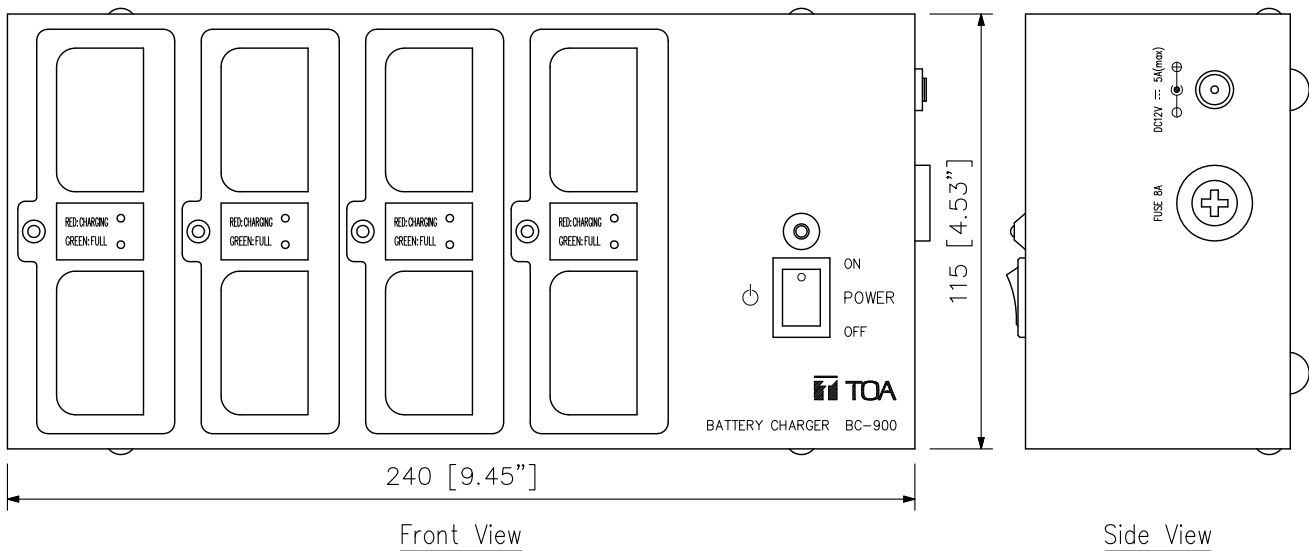

### DESCRIPTION

The BC-900 is a dedicated battery charger for the BP-900 (optional) used in the Chairman Units, and Delegate Units. It permits up to 8 batteries to be simultaneously charged within up to 5 hours.

### SPECIFICATIONS

Power Source	100 - 240 V AC, 50/60 Hz (supplied from AC adapter (accessory))
Current Consumption	Max. 1.4 A
Charging Time	Approx. 5 hours
Charging Capacity	8 BP-900 batteries (option)
LED Indicator	Charging status (Green: Full charge, Red: On charge), Power indicator
Operating Temperature	0 °C to +40 °C (32 °F to 104 °F)
Operating Humidity	90 %RH or less (no condensation)
Finish	Case: Steel, black, paint Battery receptacles: PPO resin, black
Dimensions	240 (W) × 70 (H) × 115 (D) mm (9.45" × 2.76" × 4.53")
Weight	1.2 kg (2.65 lb) (unit only)
Accessory	AC adapter ...1 (Cord length: 1 m (3.28 ft) DC cord, and 2 m (6.56 ft) detachable AC cord)

### APPEARANCE

Version	CE	CE-GB	UL
AC plug			

UNIT:mm SCALE:1/2