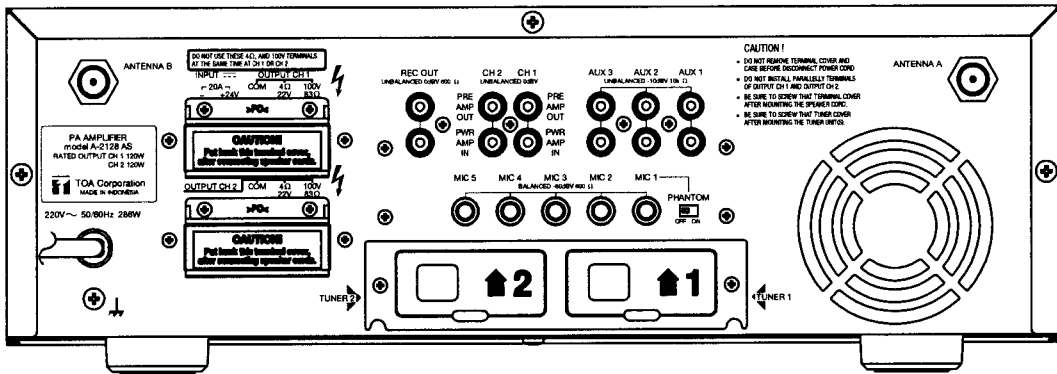

■ APPEARANCE

Rear View