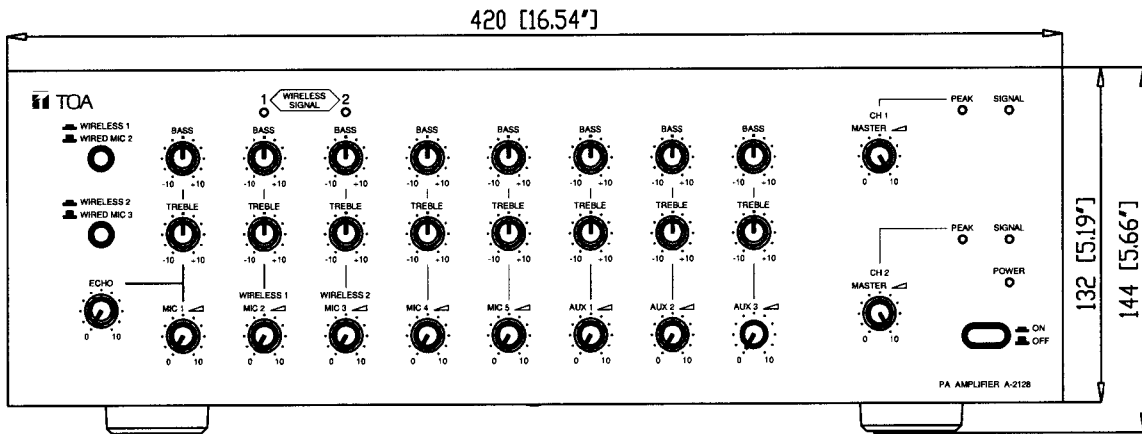

■ APPEARANCE

Rear View

Front View

Right View