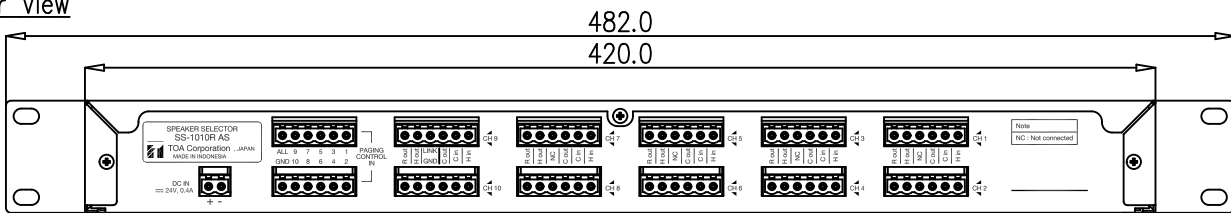

DESCRIPTION

TOA speaker selector SS-1010R is a 10 zone BGM or 10 zone paging speaker selector. This highly efficient speaker selector can be installed with the public address system in schools, malls, offices, and places requiring the selection of speakers.

SPECIFICATIONS

Voltage Source	24 V DC	
Current Consumption	0.4 A DC	
Inputs	10 Inputs BGM / Paging	
	1 Link as Input / Output	
Output	10 Outputs with 3 wire R-H-C Each output max 480W	
Controls	Front	10 BGM Selectors
	Rear	1 All Call Selector for All Paging
		1-10 Paging Controls In All Paging Control In for All Paging
Indicator Led	10 BGM Selector LEDs	
	10 Paging Selector LEDs	
	1 All Call LED	
Operating Temperature	0°C to +40°C	
Finish	Front Panel : Aluminum Hair Line, Etching Black	
	Case : Steel Plate, Painting Black	
Dimensions	420 (W) X 44 (H) X 320 (D) in mm	
Weight	3.2 kg	
Accessories	6P Connectors (12 Pcs)	
	2P Connector (1 Pc)	

APPEARANCE

Rear View

Front View

Side View

UNIT : mm SCALE : 1/3