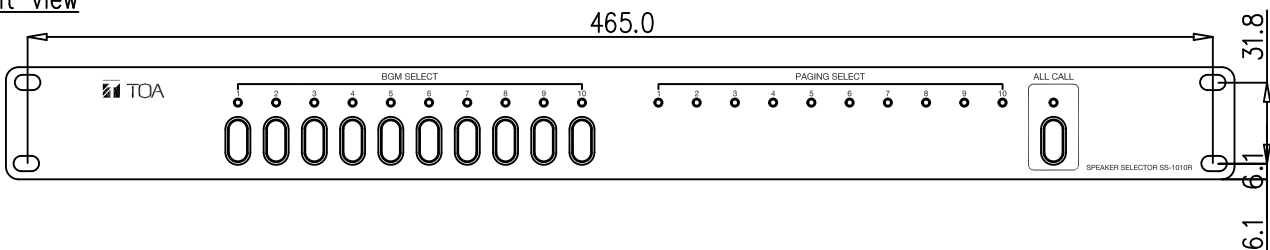

DESCRIPTION

TOA speaker selector SS-1010R is a 10 zone BGM or 10 zone paging speaker selector. This highly efficient speaker selector can be installed with the public address system in schools, malls, offices, and places requiring the selection of speakers.

SPECIFICATIONS

Voltage Source	24 V DC	
Current Consumption	0.4 A DC	
Inputs	10 Inputs BGM / Paging	
	1 Link as Input / Output	
Output	10 Outputs with 3 wire R-H-C Each output max 480W	
Controls	Front	10 BGM Selectors
	Rear	1 All Call Selector for All Paging
		1-10 Paging Controls In All Paging Control In for All Paging
Indicator Led	10 BGM Selector LEDs	
	10 Paging Selector LEDs	
	1 All Call LED	
Operating Temperature	0°C to +40°C	
Finish	Front Panel : Aluminum Hair Line, Etching Black	
	Case : Steel Plate, Painting Black	
Dimensions	420 (W) X 44 (H) X 320 (D) in mm	
Weight	3.2 kg	
Accessories	6P Connectors (12 Pcs)	
	2P Connector (1 Pc)	

APPEARANCE

Rear View

Front View

Side View

UNIT : mm SCALE : 1/3