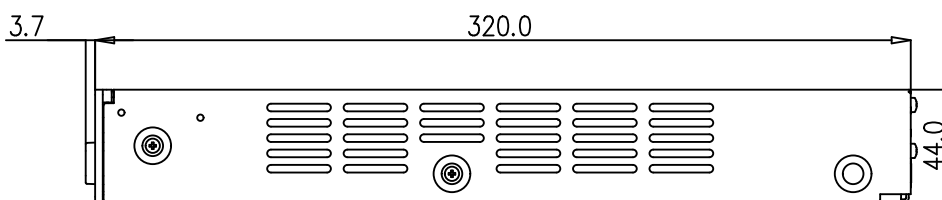

SPECIFICATIONS

Voltage Source	24 V DC	
Current Consumption	0.4 A DC	
Inputs	10 Inputs BGM / Paging	
	1 Link as Input / Output	
Output	10 Outputs with 3 wire R-H-C Each output max 480W	
Controls	Front	10 BGM Selectors
	Rear	1 All Call Selector for All Paging
		1-10 Paging Controls In All Paging Control In for All Paging
Indicator Led	10 BGM Selector LEDs	
	10 Paging Selector LEDs	
	1 All Call LED	
Operating Temperature	0°C to +40°C	
Finish	Front Panel : Aluminum Hair Line, Etching Black	
	Case : Steel Plate, Painting Black	
Dimensions	420 (W) X 44 (H) X 320 (D) in mm	
Weight	3.2 kg	
Accessories	6P Connectors (12 Pcs)	
	2P Connector (1 Pc)	

APPEARANCE

Rear View

Front View

Side View

UNIT : mm SCALE : 1/3